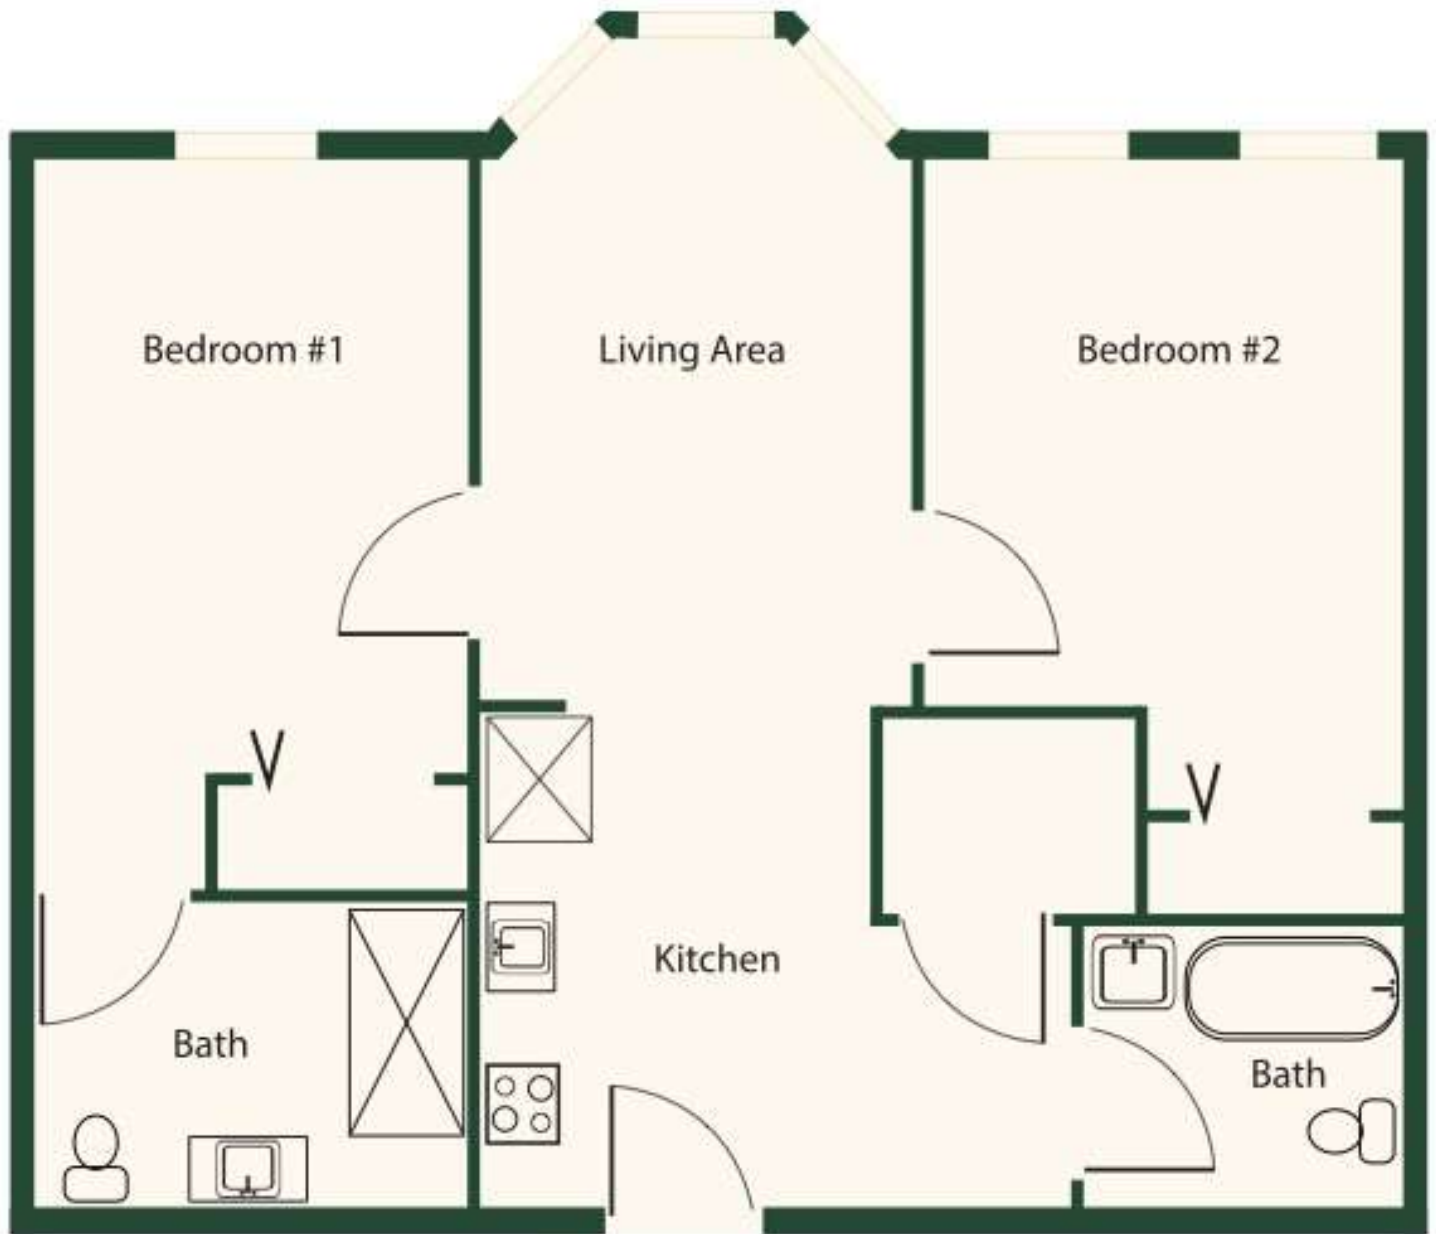

**B BENTLEY  
COMMONS**

*at Lynchburg*

**1 Bedroom  
650 Sq. Ft.**

*Square footage is approximate.*

**B** BENTLEY  
COMMONS  
*at Lynchburg*

**Studio**  
**450 Sq. Ft.**

*Square footage is approximate.*

**B BENTLEY  
COMMONS**

*at Lynchburg*

**2 Bedroom  
850 Sq. Ft.**

*Square footage is approximate.*